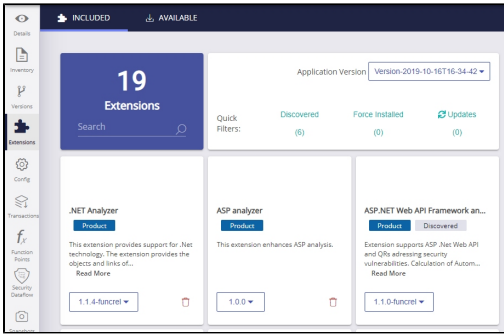

Infrastructure available to manage extensions

CAST Extend website

CAST Extension Downloader

CAST Extend API

AIP Console

ExtendCLI